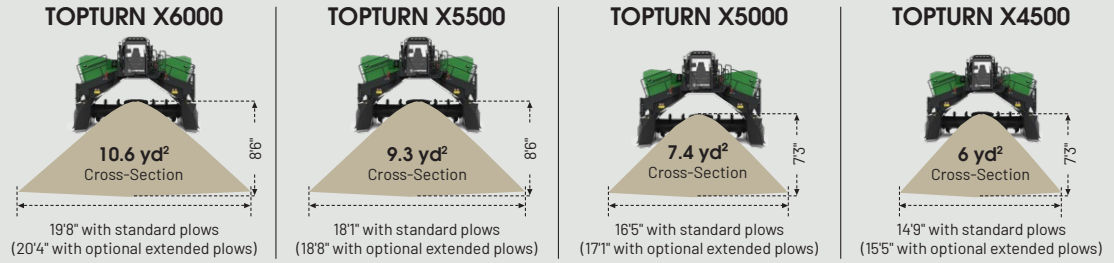

/ TURNING

Komptech Topturn X5000

COMPOST WINDROW TURNER

MASTER DISTRIBUTOR OF KOMPTECH

Build better piles. Compost faster. Maximize space.

This 330 HP windrow turner offers performance features that drive round-the-clock pile processing for most any sized composting operation.

/ QUICK STATS

- Efficiently mix and pile green waste, food waste, manure, and biosolids
- Build optimally-structured windrow piles to optimize temperatures and reduce composting times
- Reduce the space and time needed to produce clean, odor-free, high-value compost products

Windrow Sizes By Machine

KOMPTECH TOPTURN X SERIES / Technical Specifications

Machine Model	TOPTURN X6000	TOPTURN X5500	TOPTURN X5000	TOPTURN X4500
Power				
Diesel Engine:	CAT® C9.3B Tier 4F	CAT® C9.3B Tier 4F	CAT® C9 Tier 4FI	CAT® C7.1 Tier 4F
Drive:	420 HP	375 HP	330 HP	275 HP
Proportion				
Transport Dims - Wheel (LxWxH):	21'1" x 9'10" x 12'1"	19'5" x 9'10" x 12'1"	17'9" x 9'10" x 10'10"	16'2" x 9'10" x 10'11"
Working Dims - Wheel (LxWxH):	21'7" x 14'8" x 15'10"	19'11" x 14'9" x 14'7"	17'7" x 14'9" x 14'7"	15'11" x 14'9" x 14'7"
Transport Dims - Track (LxWxH):	21'2" x 8'4" x 12'0"	19'6" x 8'4" x 12'0"	17'9" x 8'4" x 10'9"	16'2" x 8'4" x 10'10"
Working Dims - Track (LxWxH):	21'7" x 13'7" x 15'9"	19'11" x 13'7" x 15'7"	17'3" x 13'7" x 14'6"	15'8" x 13'7" x 14'6"
Weight - Wheel:	~43,000 lbs	~36,000 lbs	~35,000 lbs	~32,000 lbs
Weight - Track:	~44,000 lbs	~37,000 lbs	~36,000 lbs	~33,000 lbs
Performance (dependent on material)				
Maximum Windrow Width:	19'8"	18'1"	16'5"	14'9"
Maximum Windrow Height:	8'6"	8'6"	7'3"	7'3"
Turning Drum Diameter:	55.11"	55.11"	41.2"	41.2"
Turning Drum Speed:	0-208 rpm	0-195 rpm	0-195 rpm	0-195 rpm
Maximum Throughput:	~6,540 yd ³ /hr	~5,800 yd ³ /hr	~5,200 yd ³ /hr	~3,900 yd ³ /hr